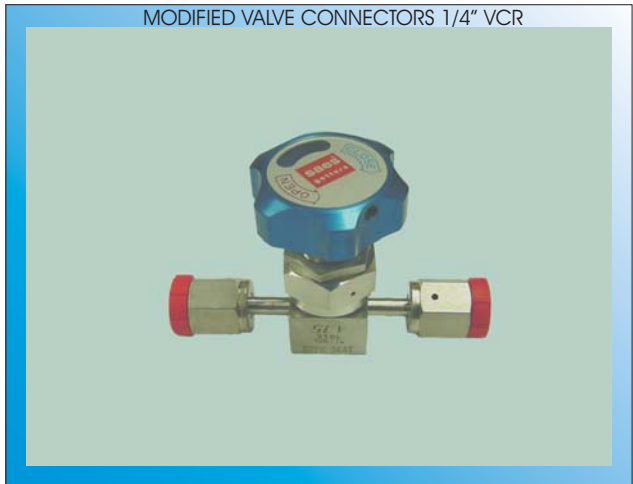

## Precision Tube & Valve Assemblies

1/4" VCR CUSTOM TUBE ASSEMBLY

1/2" MICROFIT MANIFOLD W/ 1/4" REDUCER

1/4" VCR MALE /FEMALE INTERCONNECT

MODIFIED VALVE CONNECTORS 1/4" VCR

1/8" TUBE COIL W/ .250 - .125 VCR CONNECTIONS

1/8" MICROFIT MANIFOLD ASSEMBLY