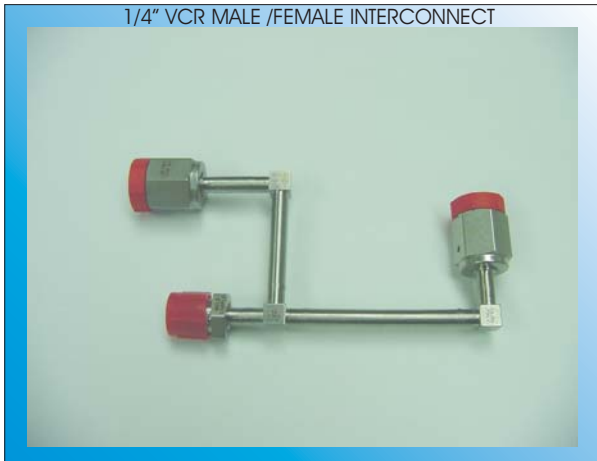

## Precision Tube & Valve Assemblies

1/4" VCR CUSTOM TUBE ASSEMBLY

1/2" MICROFIT MANIFOLD W/ 1/4" REDUCER

1/4" VCR MALE /FEMALE INTERCONNECT

MODIFIED VALVE CONNECTORS 1/4" VCR

1/8" TUBE COIL W/ .250 - .125 VCR CONNECTIONS

1/8" MICROFIT MANIFOLD ASSEMBLY